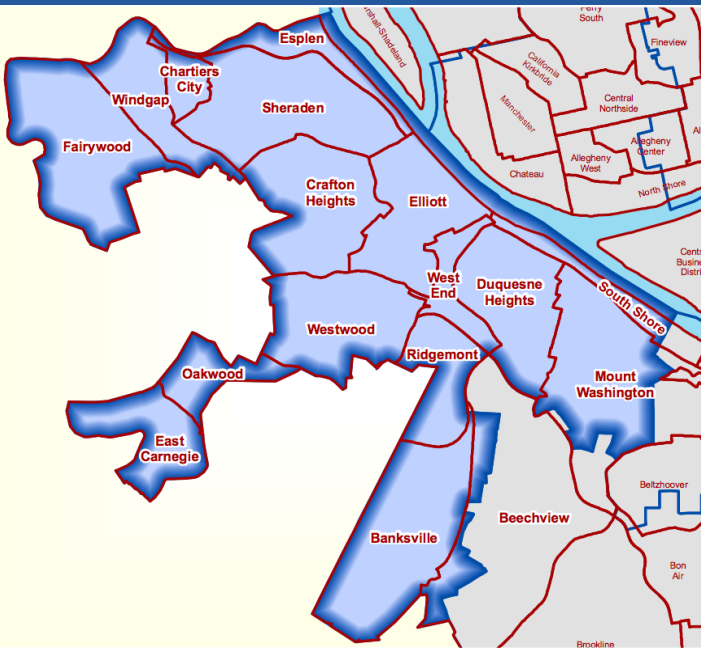

BOARD OF DIRECTORS

Executive Committee

President - Tony Mazzarini

Vice President - Steve Feltovich

Secretary - Nicole Cellone, Esq.

Treasurer - J.J. Bosley, CPA

Board Members

Tara Bailey

Sandy Burkett

Terry Breen Hanis

Jill Nolan Harris

Michelle Mazzarini

Yahya Sesay

Stephen Wayhart

Get involved! Volunteer and
join one of our committees!

CONTACT

Board President, Tony Mazzarini

ADDRESS

404 Bigham Street

Pittsburgh, PA, 15211-1410

PHONE

412.853.6719

EMAIL

tony@mazzarinirealestate.com

COMMUNICATION CHANNELS

Facebook - @WestPittsburghChamberofCommerce

LinkedIn - @WestPittsburghChamberofCommerce

Twitter - @WestPghChamber

Website - WestPittsburghChamber.Org

Email - Admin@WestPittsburghChamber.Org

Email mailing list - Text WPCOC to 22828

to join our email list and get updates!

It's Our Time!

WEST **PGH**
CHAMBER OF COMMERCE

WestPittsburghChamber.Org

WEST **PGH**
CHAMBER OF COMMERCE

17 NEIGHBORHOODS

FOR SMALL
BUSINESS SUCCESS

BIG OPPORTUNITIES & BRIGHT FUTURES
ARE BUILT HERE!

WESTPITTSBURGHCHAMBER.COM